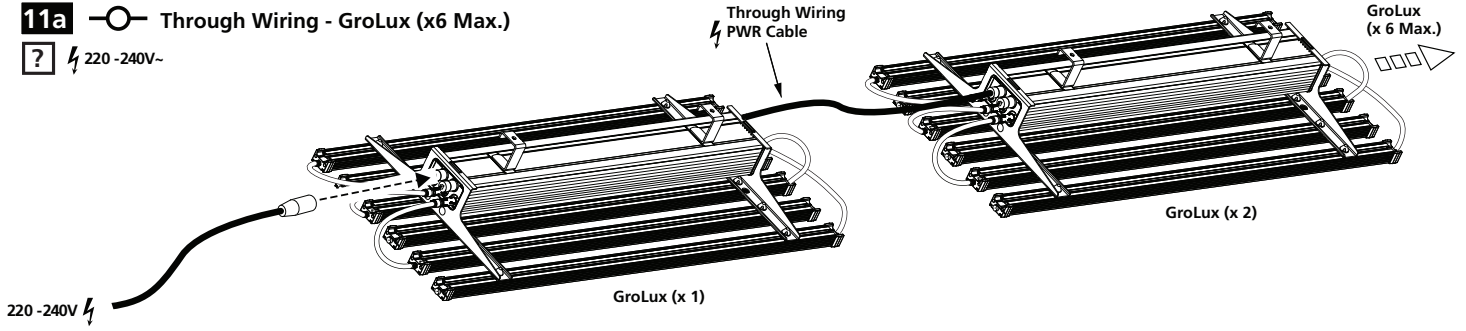

11a —○— Through Wiring - GroLux (x6 Max.)

[?] ⚡ 220 - 240V~

11b —○— Dimming + Through Wiring - GroLux (x6 Max.)

[?] ⚡ 220 - 240V~ + ~