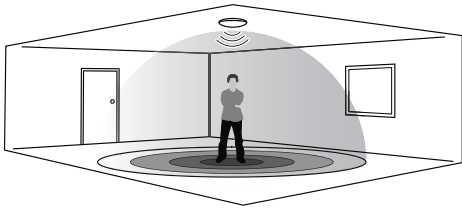

1a Sensitivity/ Detection Area