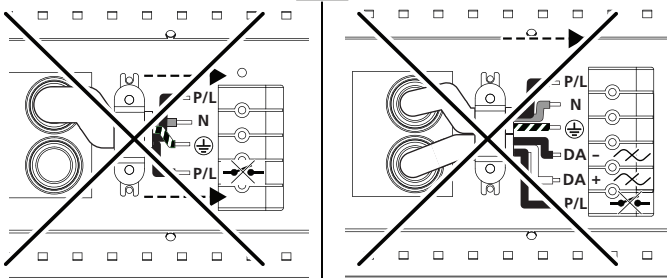

9 ⚡ 220-240V ~ + ⚡

**6b** Deltawing  
Wall/Ceiling Bracket Mount Accessory

**6c** Deltawing  
Wire Mount Accessory

**6e** Deltawing  
Corner Mount

**6d** Deltawing  
Adjustable Bracket Mount

10

**11a**  **Deltawing**  
Through Wiring

⚡ 220-240V~

Total Max. 20pcs.

**11b**  **Deltawing**  
Through Wiring

⚡ 220-240V~ + DALI ~

Total Max. 20pcs.

**11c**  **Deltawing**  
Through Wiring

⚡ 220-240V~ + SSC / MW

Total Max. 20pcs.

⚡ 220-240V~ + 

⚡ 220-240V~ + DALI ~ + 

**1a** Sensitivity/ Detection Area

**1b** Sensitivity

Detection Area	1	2	Sensitivity	ON
<input checked="" type="radio"/>	<input checked="" type="radio"/>	100% (default)	<input checked="" type="radio"/>	
<input checked="" type="radio"/>	<input type="radio"/>	75%	<input type="radio"/>	
<input type="radio"/>	<input checked="" type="radio"/>	50%	<input type="radio"/>	
<input type="radio"/>	<input type="radio"/>	25%	<input type="radio"/>	
			OFF	