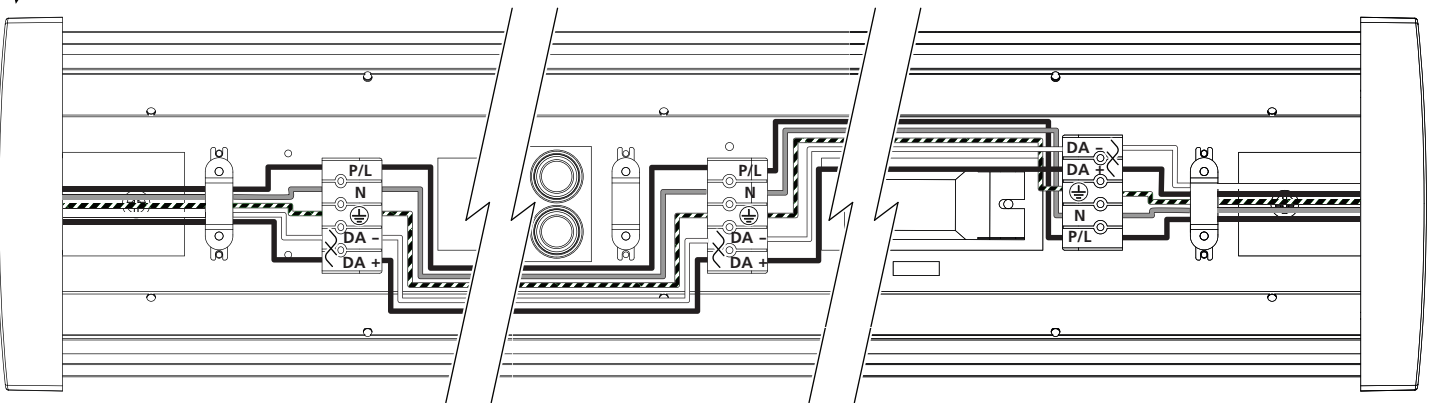

9 ⚡ 220-240V ~ + ⚡

**6b** Deltawing  
Wall/Ceiling Bracket Mount Accessory

**6c** Deltawing  
Wire Mount Accessory

**6e** Deltawing  
Corner Mount

**6d** Deltawing  
Adjustable Bracket Mount

10

**11a**  **Deltawing**  
Through Wiring

⚡ 220-240V~

Total Max. 20pcs.

**11b**  **Deltawing**  
Through Wiring

⚡ 220-240V~ + DALI ~

Total Max. 20pcs.

**11c**  **Deltawing**  
Through Wiring

⚡ 220-240V~ + SSC / MW

Total Max. 20pcs.

⚡ 220-240V~ + 

⚡ 220-240V~ + DALI ~ + 

**1a** Sensitivity/ Detection Area

**1b** Sensitivity

Detection Area	1	2	Sensitivity	ON
<input checked="" type="radio"/>	<input checked="" type="radio"/>	100% (default)	<input checked="" type="radio"/>	
<input checked="" type="radio"/>	<input type="radio"/>	75%	<input type="radio"/>	
<input type="radio"/>	<input checked="" type="radio"/>	50%	<input type="radio"/>	
<input type="radio"/>	<input type="radio"/>	25%	<input type="radio"/>	
			OFF	