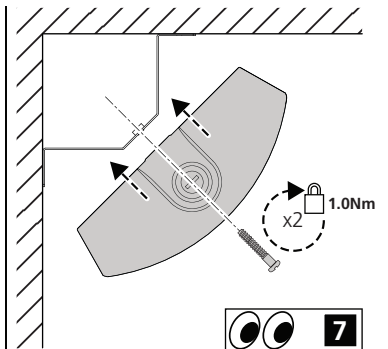

9 ⚡ 220-240V ~ + ⚡

**6b** Deltawing  
Wall/Ceiling Bracket Mount Accessory

**6c** Deltawing  
Wire Mount Accessory

**6e** Deltawing  
Corner Mount

**6d** Deltawing  
Adjustable Bracket Mount

10

**11a**  **Deltawing**  
Through Wiring

⚡ 220-240V~

Total Max. 20pcs.

**11b**  **Deltawing**  
Through Wiring

⚡ 220-240V~ + DALI ~

Total Max. 20pcs.

**11c**  **Deltawing**  
Through Wiring

⚡ 220-240V~ + SSC / MW

Total Max. 20pcs.