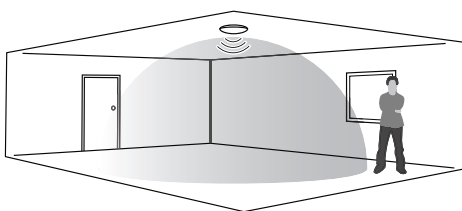

5a Stand-by time