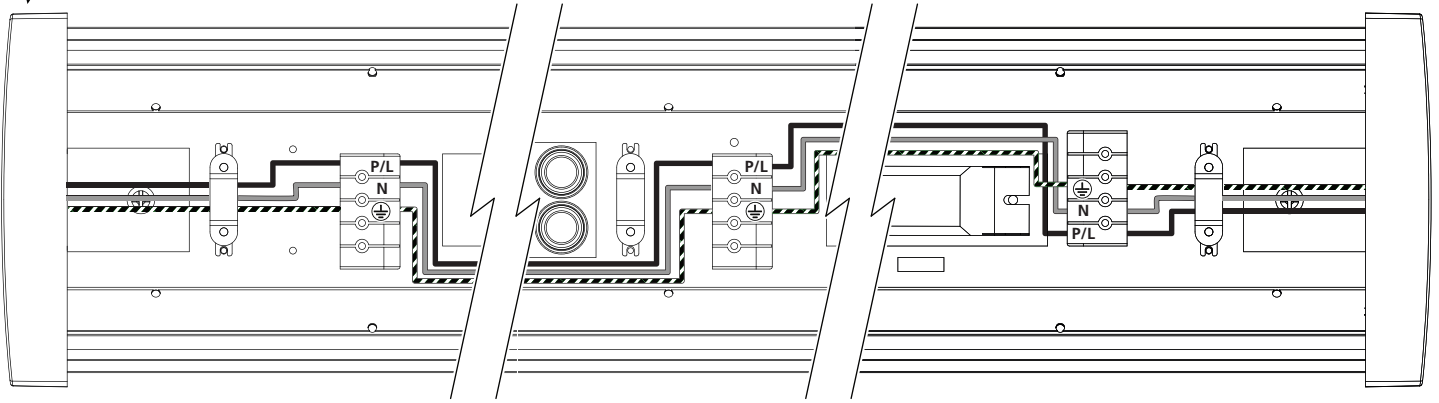

9 ⚡ 220-240V ~ + ⚡

**6b** Deltawing  
Wall/Ceiling Bracket Mount Accessory

**6c** Deltawing  
Wire Mount Accessory

**6e** Deltawing  
Corner Mount

**6d** Deltawing  
Adjustable Bracket Mount

10

**11a**  **Deltawing**  
Through Wiring

⚡ 220-240V~

Total Max. 20pcs.

**11b**  **Deltawing**  
Through Wiring

⚡ 220-240V~ + DALI ~

Total Max. 20pcs.

**11c**  **Deltawing**  
Through Wiring

⚡ 220-240V~ + SSC / MW

Total Max. 20pcs.

⚡ 220-240V~ + 

⚡ 220-240V~ + DALI ~ + 

**1a** Sensitivity/ Detection Area

**1b** Sensitivity

Detection Area	1	2	Sensitivity	ON
<input checked="" type="radio"/>	<input checked="" type="radio"/>	100% (default)	<input checked="" type="radio"/>	
<input checked="" type="radio"/>	<input type="radio"/>	75%	<input type="radio"/>	
<input type="radio"/>	<input checked="" type="radio"/>	50%	<input type="radio"/>	
<input type="radio"/>	<input type="radio"/>	25%	<input type="radio"/>	
			OFF	