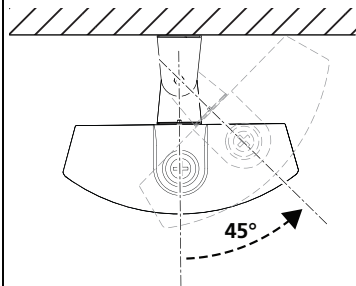

9 ⚡ 220-240V ~ + ⚡

**6b** Deltawing  
Wall/Ceiling Bracket Mount Accessory

**6c** Deltawing  
Wire Mount Accessory

**6e** Deltawing  
Corner Mount

**6d** Deltawing  
Adjustable Bracket Mount

10

**11a**  **Deltawing**  
Through Wiring