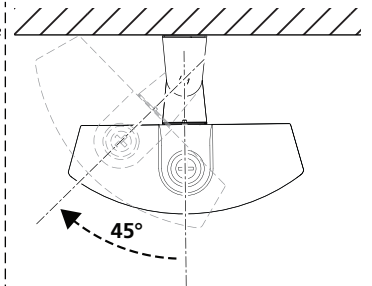

9 ⚡ 220-240V ~ + ⚡

**6b** Deltawing  
Wall/Ceiling Bracket Mount Accessory

**6c** Deltawing  
Wire Mount Accessory

**6e** Deltawing  
Corner Mount

**6d** Deltawing  
Adjustable Bracket Mount

10

**11a**  **Deltawing**  
Through Wiring