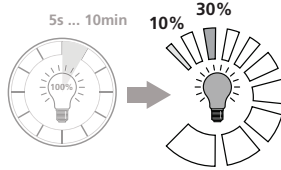

4a Stand-by dimming level