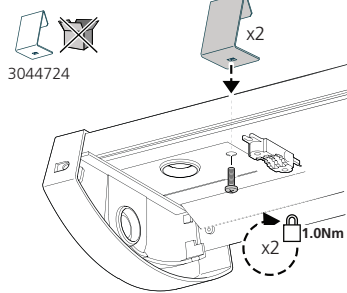

9 ⚡ 220-240V ~ + ⚡

**6b** Deltawing  
Wall/Ceiling Bracket Mount Accessory

**6c** Deltawing  
Wire Mount Accessory

**6e** Deltawing  
Corner Mount

**6d** Deltawing  
Adjustable Bracket Mount

10

**11a**  **Deltawing**  
Through Wiring

⚡ 220-240V~

Total Max. 20pcs.

**11b**  **Deltawing**  
Through Wiring

⚡ 220-240V~ + DALI ~

Total Max. 20pcs.

**11c**  **Deltawing**  
Through Wiring

⚡ 220-240V~ + SSC / MW

Total Max. 20pcs.