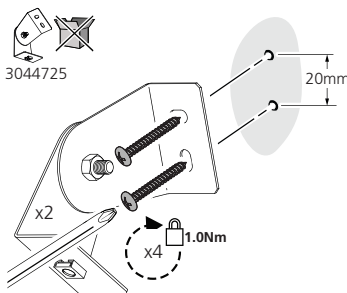

9 ⚡ 220-240V ~ + ⚡

**6b** Deltawing  
Wall/Ceiling Bracket Mount Accessory

**6c** Deltawing  
Wire Mount Accessory

**6e** Deltawing  
Corner Mount

**6d** Deltawing  
Adjustable Bracket Mount

10

**11a**  **Deltawing**  
Through Wiring

⚡ 220-240V~

Total Max. 20pcs.

**11b**  **Deltawing**  
Through Wiring

⚡ 220-240V~ + DALI ~

Total Max. 20pcs.

**11c**  **Deltawing**  
Through Wiring

⚡ 220-240V~ + SSC / MW

Total Max. 20pcs.