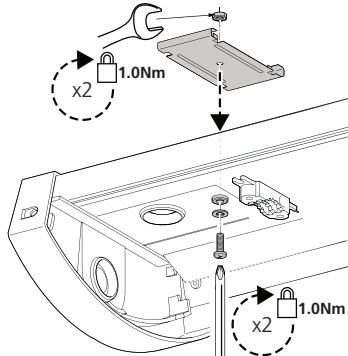

9 ⚡ 220-240V ~ + ⚡

**6b** Deltawing  
Wall/Ceiling Bracket Mount Accessory

**6c** Deltawing  
Wire Mount Accessory

**6e** Deltawing  
Corner Mount

**6d** Deltawing  
Adjustable Bracket Mount

10

**11a**  **Deltawing**  
Through Wiring

⚡ 220-240V~

Total Max. 20pcs.

**11b**  **Deltawing**  
Through Wiring

⚡ 220-240V~ + DALI ~

Total Max. 20pcs.

**11c**  **Deltawing**  
Through Wiring

⚡ 220-240V~ + SSC / MW

Total Max. 20pcs.