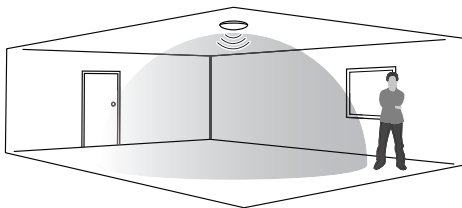

4a Stand-by dimming level