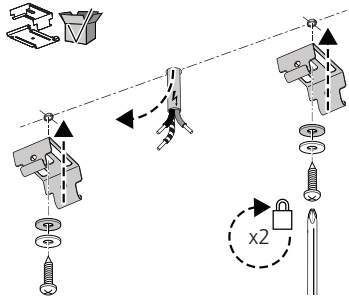

9 ⚡ 220-240V ~ + ⚡

**6b** Deltawing  
Wall/Ceiling Bracket Mount Accessory

**6c** Deltawing  
Wire Mount Accessory

**6e** Deltawing  
Corner Mount

**6d** Deltawing  
Adjustable Bracket Mount

10

**11a**  **Deltawing**  
Through Wiring

⚡ 220-240V~

Total Max. 20pcs.

**11b**  **Deltawing**  
Through Wiring

⚡ 220-240V~ + DALI ~

Total Max. 20pcs.

**11c**  **Deltawing**  
Through Wiring

⚡ 220-240V~ + SSC / MW

Total Max. 20pcs.