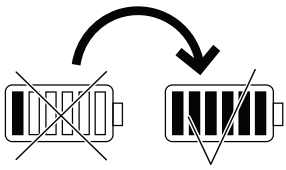

9 ⚡ 220-240V ~ + ⚡

**6b** Deltawing  
Wall/Ceiling Bracket Mount Accessory

**6c** Deltawing  
Wire Mount Accessory

**6e** Deltawing  
Corner Mount

**6d** Deltawing  
Adjustable Bracket Mount

10

**11a**  **Deltawing**  
Through Wiring