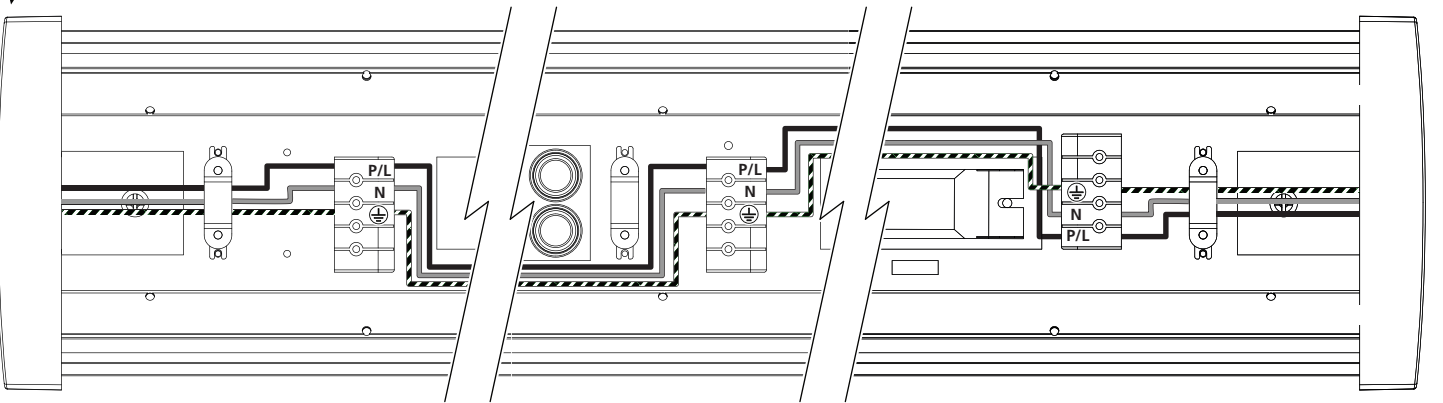

9 ⚡ 220-240V ~ + ⚡

**6b** Deltawing  
Wall/Ceiling Bracket Mount Accessory

**6c** Deltawing  
Wire Mount Accessory

**6e** Deltawing  
Corner Mount

**6d** Deltawing  
Adjustable Bracket Mount

10

**11a**  **Deltawing**  
Through Wiring

⚡ 220-240V~

Total Max. 20pcs.

**11b**  **Deltawing**  
Through Wiring

⚡ 220-240V~ + DALI ~

Total Max. 20pcs.

**11c**  **Deltawing**  
Through Wiring

⚡ 220-240V~ + SSC / MW

Total Max. 20pcs.

⚡ 220-240V~ + 

⚡ 220-240V~ + DALI ~ + 

**1a** Sensitivity/ Detection Area

**1b** Sensitivity

Detection Area	1	2	Sensitivity	ON
<input checked="" type="radio"/>	<input checked="" type="radio"/>	100% (default)	<input checked="" type="radio"/>	
<input checked="" type="radio"/>	<input type="radio"/>	75%	<input type="radio"/>	
<input type="radio"/>	<input checked="" type="radio"/>	50%	<input type="radio"/>	
<input type="radio"/>	<input type="radio"/>	25%	<input type="radio"/>	
			OFF	