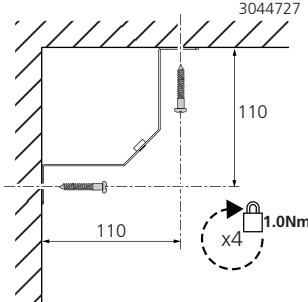

9 ⚡ 220-240V ~ + ⚡

**6b** Deltawing  
Wall/Ceiling Bracket Mount Accessory

**6c** Deltawing  
Wire Mount Accessory

**6e** Deltawing  
Corner Mount

**6d** Deltawing  
Adjustable Bracket Mount

10

**11a**  **Deltawing**  
Through Wiring

⚡ 220-240V~

Total Max. 20pcs.

**11b**  **Deltawing**  
Through Wiring

⚡ 220-240V~ + DALI ~

Total Max. 20pcs.

**11c**  **Deltawing**  
Through Wiring

⚡ 220-240V~ + SSC / MW

Total Max. 20pcs.