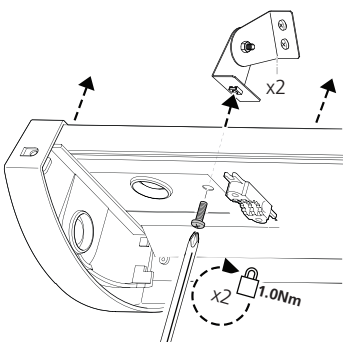

9 ⚡ 220-240V ~ + ⚡

**6b** Deltawing  
Wall/Ceiling Bracket Mount Accessory

**6c** Deltawing  
Wire Mount Accessory

**6e** Deltawing  
Corner Mount

**6d** Deltawing  
Adjustable Bracket Mount

10

**11a**  **Deltawing**  
Through Wiring

⚡ 220-240V~

Total Max. 20pcs.

**11b**  **Deltawing**  
Through Wiring

⚡ 220-240V~ + DALI ~

Total Max. 20pcs.

**11c**  **Deltawing**  
Through Wiring

⚡ 220-240V~ + SSC / MW

Total Max. 20pcs.