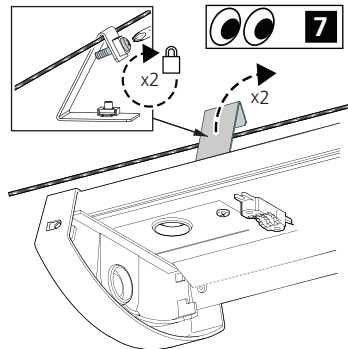

9 ⚡ 220-240V ~ + ⚡

**6b** Deltawing  
Wall/Ceiling Bracket Mount Accessory

**6c** Deltawing  
Wire Mount Accessory

**6e** Deltawing  
Corner Mount

**6d** Deltawing  
Adjustable Bracket Mount

10

**11a**  **Deltawing**  
Through Wiring