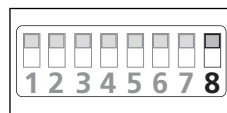

5b Stand-by Time