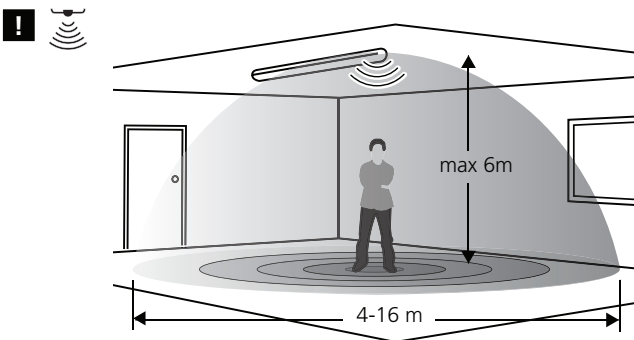

	L	W	H
600	672	70	76.5
1200	1220	70	76.5
1500	1523	70	76.5

L600

L1200/1500

	L1	L2	L3	L4
1200	605	1027	211	1083
1500	605	1330	362.5	1378

Max. luminaires	3x1.50 mm ²
600mm 10W	73
600mm 22W	31
1200mm 24W	28
1200mm 41W	16
1500mm 37W	17
1500mm 61W	11

Detection Area	25%	50%	75%	100%
Detection Range	0.8-2.5M	1.5-4M	2-5M	2.5-8M

Detection Area

	1	2	
I	●	●	100%
II	●	○	75%
III	○	●	50%
IV	○	○	25%

Hold Time

	3	4	
I	●	●	5S
II	●	○	30S
III	○	●	90S
IV	○	○	3min

Daylight Sensor