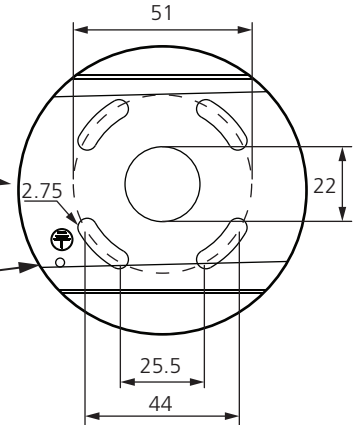

	L	W	H
600	672	70	76.5
1200	1220	70	76.5
1500	1523	70	76.5

L600

L1200/1500

	L1	L2	L3	L4
1200	605	1027	211	1083
1500	605	1330	362.5	1378

Max. luminaires	3x1.50 mm ²
600mm 10W	73
600mm 22W	31
1200mm 24W	28
1200mm 41W	16
1500mm 37W	17
1500mm 61W	11

Detection Area	25%	50%	75%	100%
Detection Range	0.8-2.5M	1.5-4M	2-5M	2.5-8M

Detection Area

	1	2	
I	●	●	100%
II	●	○	75%
III	○	●	50%
IV	○	○	25%

Hold Time

	3	4	
I	●	●	5S
II	●	○	30S
III	○	●	90S
IV	○	○	3min

Daylight Sensor