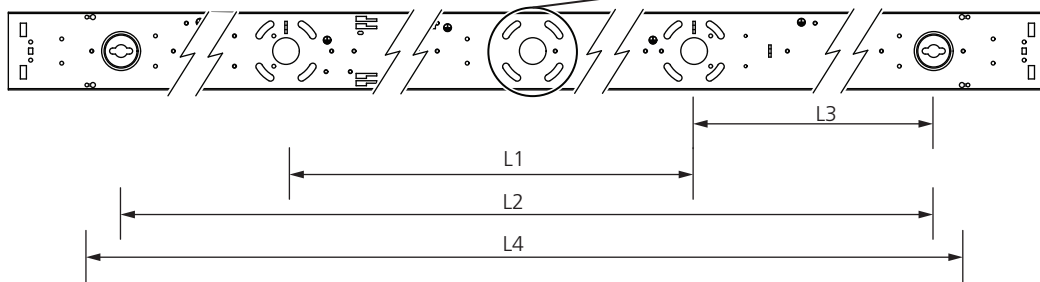

	L	W	H
600	672	70	76.5
1200	1220	70	76.5
1500	1523	70	76.5

L600

L1200/1500

	L1	L2	L3	L4
1200	605	1027	211	1083
1500	605	1330	362.5	1378

Max. luminaires	3x1.50 mm ²
600mm 10W	73
600mm 22W	31
1200mm 24W	28
1200mm 41W	16
1500mm 37W	17
1500mm 61W	11

Detection Area	25%	50%	75%	100%
Detection Range	0.8-2.5M	1.5-4M	2-5M	2.5-8M

Detection Area

	1	2	
I	●	●	100%
II	●	○	75%
III	○	●	50%
IV	○	○	25%

Hold Time

	3	4	
I	●	●	5S
II	●	○	30S
III	○	●	90S
IV	○	○	3min

Daylight Sensor