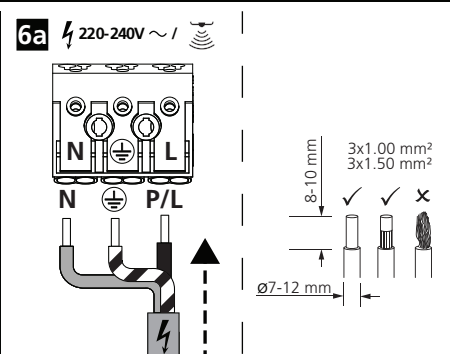

	L	W	H
600	672	70	76.5
1200	1220	70	76.5
1500	1523	70	76.5

L600

L1200/1500

	L1	L2	L3	L4
1200	605	1027	211	1083
1500	605	1330	362.5	1378

Max. luminaires	3x1.50 mm ²
600mm 10W	73
600mm 22W	31
1200mm 24W	28
1200mm 41W	16
1500mm 37W	17
1500mm 61W	11

Detection Area	25%	50%	75%	100%
Detection Range	0.8-2.5M	1.5-4M	2-5M	2.5-8M

Detection Area

	1	2	
I	●	●	100%
II	●	○	75%
III	○	●	50%
IV	○	○	25%

Hold Time

	3	4	
I	●	●	5S
II	●	○	30S
III	○	●	90S
IV	○	○	3min

Daylight Sensor