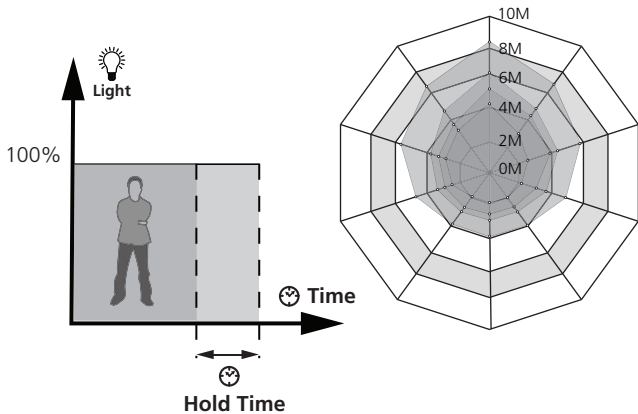

	L	W	H
600	672	70	76.5
1200	1220	70	76.5
1500	1523	70	76.5

L600

L1200/1500

	L1	L2	L3	L4
1200	605	1027	211	1083
1500	605	1330	362.5	1378

Max. luminaires	3x1.50 mm ²
600mm 10W	73
600mm 22W	31
1200mm 24W	28
1200mm 41W	16
1500mm 37W	17
1500mm 61W	11

Detection Area	25%	50%	75%	100%
Detection Range	0.8-2.5M	1.5-4M	2-5M	2.5-8M

Detection Area

	1	2	
I	●	●	100%
II	●	○	75%
III	○	●	50%
IV	○	○	25%

Hold Time

	3	4	
I	●	●	5S
II	●	○	30S
III	○	●	90S
IV	○	○	3min

Daylight Sensor