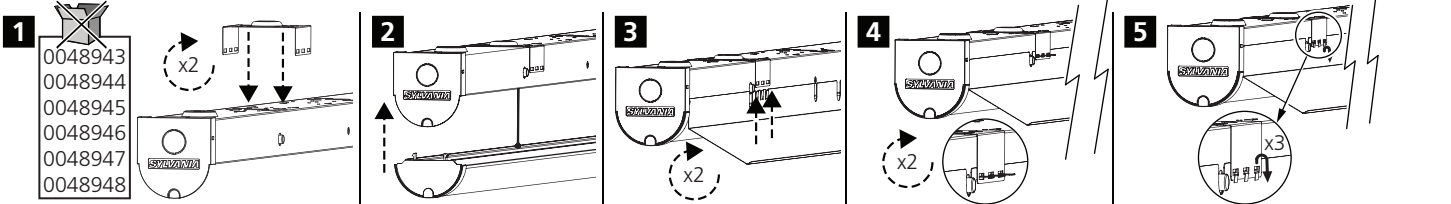

	L	W	H
600	672	70	76.5
1200	1220	70	76.5
1500	1523	70	76.5

L600

L1200/1500

	L1	L2	L3	L4
1200	605	1027	211	1083
1500	605	1330	362.5	1378

Max. luminaires	3x1.50 mm ²
600mm 10W	73
600mm 22W	31
1200mm 24W	28
1200mm 41W	16
1500mm 37W	17
1500mm 61W	11

Detection Area	25%	50%	75%	100%
Detection Range	0.8-2.5M	1.5-4M	2-5M	2.5-8M

Detection Area

	1	2	
I	●	●	100%
II	●	○	75%
III	○	●	50%
IV	○	○	25%

Hold Time

	3	4	
I	●	●	5S
II	●	○	30S
III	○	●	90S
IV	○	○	3min

Daylight Sensor