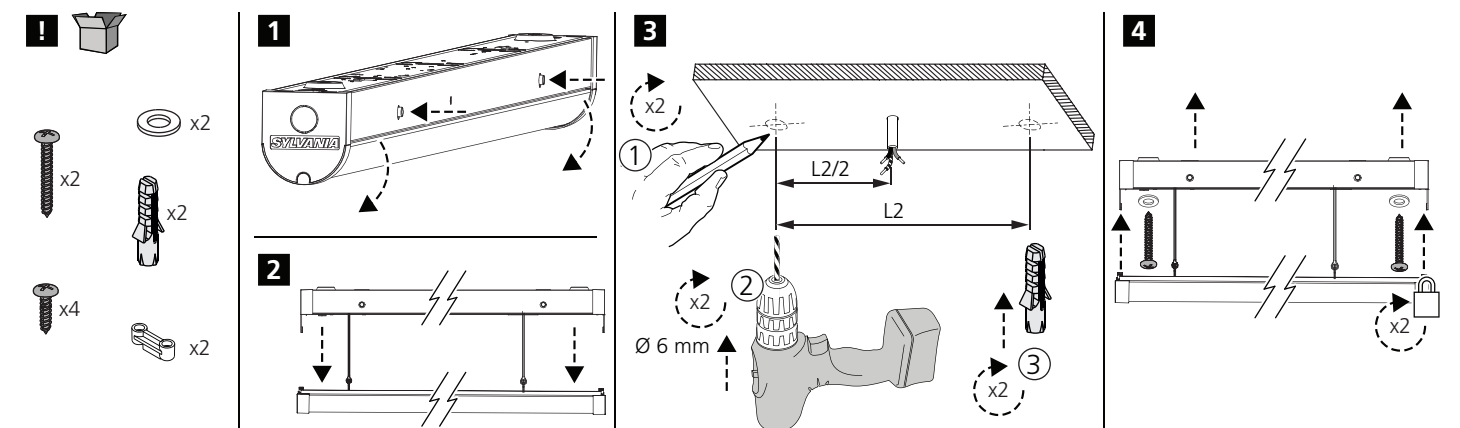

	L	W	H
600	672	70	76.5
1200	1220	70	76.5
1500	1523	70	76.5

L600

L1200/1500

	L1	L2	L3	L4
1200	605	1027	211	1083
1500	605	1330	362.5	1378

Max. luminaires	3x1.50 mm ²
600mm 10W	73
600mm 22W	31
1200mm 24W	28
1200mm 41W	16
1500mm 37W	17
1500mm 61W	11

Detection Area	25%	50%	75%	100%
Detection Range	0.8-2.5M	1.5-4M	2-5M	2.5-8M

Detection Area

	1	2	
I	●	●	100%
II	●	○	75%
III	○	●	50%
IV	○	○	25%

Hold Time

	3	4	
I	●	●	5S
II	●	○	30S
III	○	●	90S
IV	○	○	3min

Daylight Sensor