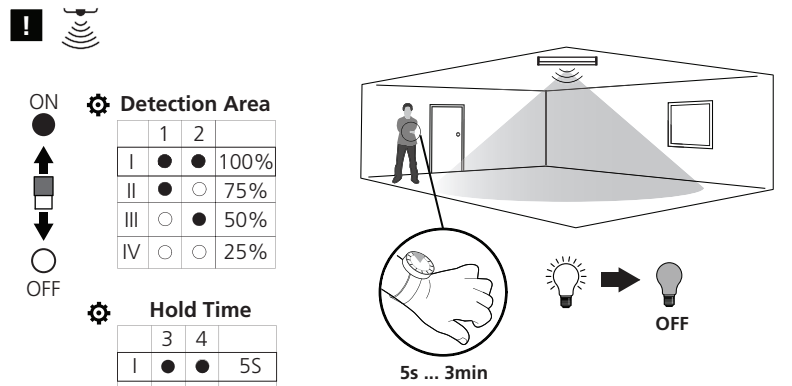

	L	W	H
600	672	70	76.5
1200	1220	70	76.5
1500	1523	70	76.5

L600

L1200/1500

	L1	L2	L3	L4
1200	605	1027	211	1083
1500	605	1330	362.5	1378

Max. luminaires	3x1.50 mm ²
600mm 10W	73
600mm 22W	31
1200mm 24W	28
1200mm 41W	16
1500mm 37W	17
1500mm 61W	11

Detection Area	25%	50%	75%	100%
Detection Range	0.8-2.5M	1.5-4M	2-5M	2.5-8M

Detection Area

	1	2	
I	●	●	100%
II	●	○	75%
III	○	●	50%
IV	○	○	25%

Hold Time

	3	4	
I	●	●	5S
II	●	○	30S
III	○	●	90S
IV	○	○	3min

Daylight Sensor