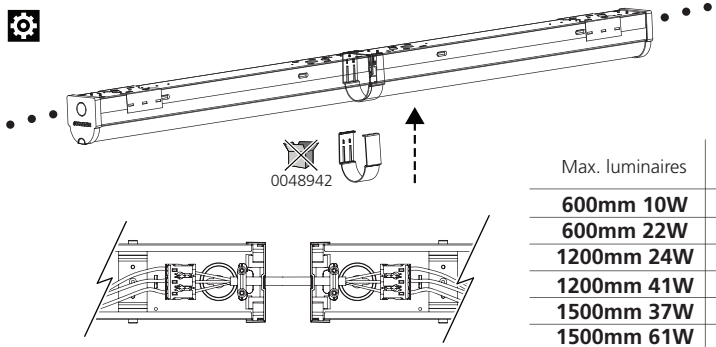

	L	W	H
600	672	70	76.5
1200	1220	70	76.5
1500	1523	70	76.5

L600

L1200/1500

	L1	L2	L3	L4
1200	605	1027	211	1083
1500	605	1330	362.5	1378

Max. luminaires	3x1.50 mm ²
600mm 10W	73
600mm 22W	31
1200mm 24W	28
1200mm 41W	16
1500mm 37W	17
1500mm 61W	11

Detection Area	25%	50%	75%	100%
Detection Range	0.8-2.5M	1.5-4M	2-5M	2.5-8M

Detection Area

	1	2	
I	●	●	100%
II	●	○	75%
III	○	●	50%
IV	○	○	25%

Hold Time

	3	4	
I	●	●	5S
II	●	○	30S
III	○	●	90S
IV	○	○	3min

Daylight Sensor