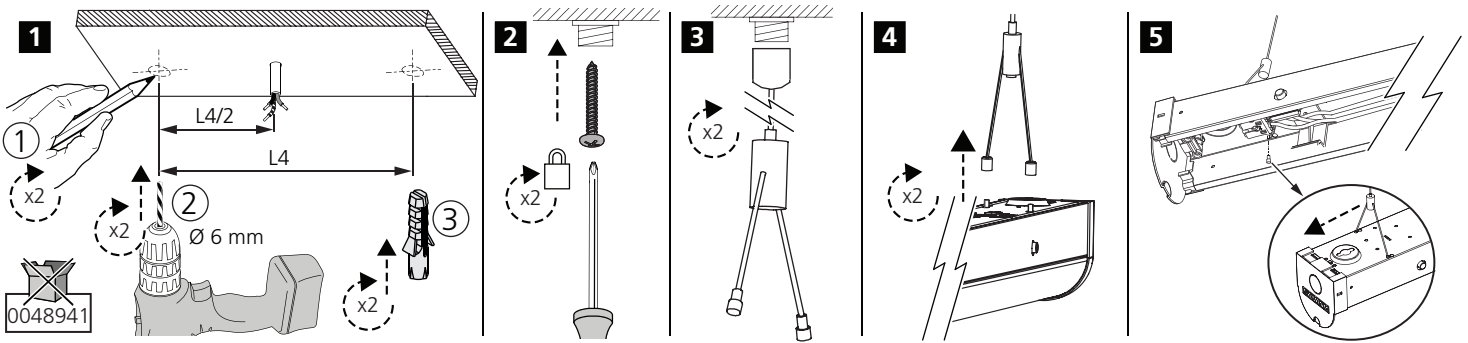

	L	W	H
600	672	70	76.5
1200	1220	70	76.5
1500	1523	70	76.5

L600

L1200/1500

	L1	L2	L3	L4
1200	605	1027	211	1083
1500	605	1330	362.5	1378

Max. luminaires	3x1.50 mm ²
600mm 10W	73
600mm 22W	31
1200mm 24W	28
1200mm 41W	16
1500mm 37W	17
1500mm 61W	11

Detection Area	25%	50%	75%	100%
Detection Range	0.8-2.5M	1.5-4M	2-5M	2.5-8M

Detection Area

	1	2	
I	●	●	100%
II	●	○	75%
III	○	●	50%
IV	○	○	25%

Hold Time

	3	4	
I	●	●	5S
II	●	○	30S
III	○	●	90S
IV	○	○	3min

Daylight Sensor