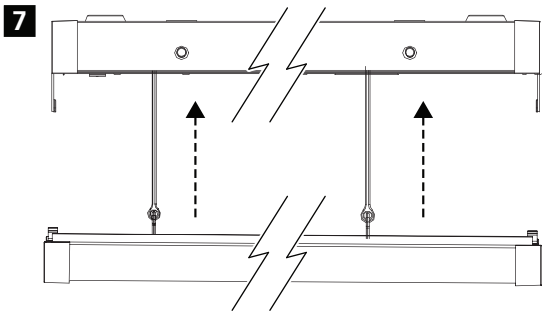

	L	W	H
600	672	70	76.5
1200	1220	70	76.5
1500	1523	70	76.5

L600

L1200/1500

	L1	L2	L3	L4
1200	605	1027	211	1083
1500	605	1330	362.5	1378

Max. luminaires	3x1.50 mm ²
600mm 10W	73
600mm 22W	31
1200mm 24W	28
1200mm 41W	16
1500mm 37W	17
1500mm 61W	11

Detection Area	25%	50%	75%	100%
Detection Range	0.8-2.5M	1.5-4M	2-5M	2.5-8M

Detection Area

	1	2	
I	●	●	100%
II	●	○	75%
III	○	●	50%
IV	○	○	25%

Hold Time

	3	4	
I	●	●	5S
II	●	○	30S
III	○	●	90S
IV	○	○	3min

Daylight Sensor