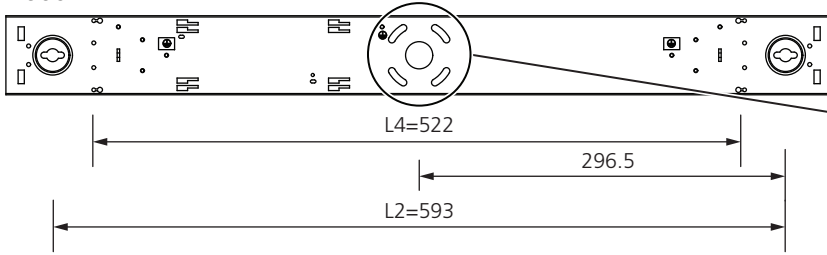

	L	W	H
600	672	70	76.5
1200	1220	70	76.5
1500	1523	70	76.5

L600

L1200/1500

	L1	L2	L3	L4
1200	605	1027	211	1083
1500	605	1330	362.5	1378

Max. luminaires	3x1.50 mm ²
600mm 10W	73
600mm 22W	31
1200mm 24W	28
1200mm 41W	16
1500mm 37W	17
1500mm 61W	11

Detection Area	25%	50%	75%	100%
Detection Range	0.8-2.5M	1.5-4M	2-5M	2.5-8M

Detection Area

	1	2	
I	●	●	100%
II	●	○	75%
III	○	●	50%
IV	○	○	25%

Hold Time

	3	4	
I	●	●	5S
II	●	○	30S
III	○	●	90S
IV	○	○	3min

Daylight Sensor