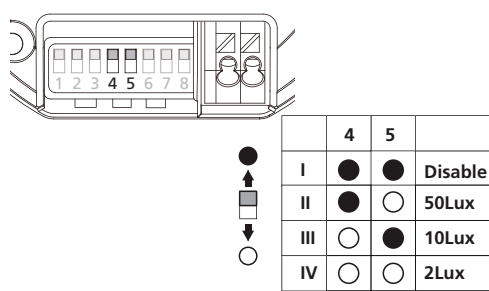

**1a** Sensitivity

**1b** Sensitivity

**2a** Hold time

**2b** Hold time

**3a** Stand-by time

**3b** Stand-by time

**4a** Stand-by dimming level

**4b** Stand-by dimming level

**5a** Daylight sensor

**5b** Daylight sensor

**6** Output current

**!** Detection range - vertical

Detection range - horizontal