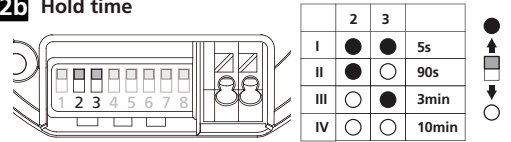

**1a** Sensitivity

**1b** Sensitivity

**2a** Hold time

**2b** Hold time

**3a** Stand-by time

**3b** Stand-by time

**4a** Stand-by dimming level

**4b** Stand-by dimming level

**5a** Daylight sensor

**5b** Daylight sensor

**6** Output current

**!** Detection range - vertical

Detection range - horizontal