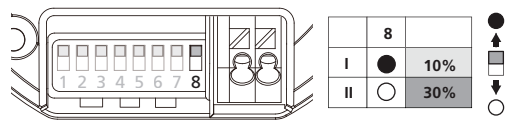

**1a** Sensitivity

**1b** Sensitivity

**2a** Hold time

**2b** Hold time

**3a** Stand-by time

**3b** Stand-by time

**4a** Stand-by dimming level

**4b** Stand-by dimming level

**5a** Daylight sensor

**5b** Daylight sensor

**6** Output current

**!** Detection range - vertical

Detection range - horizontal