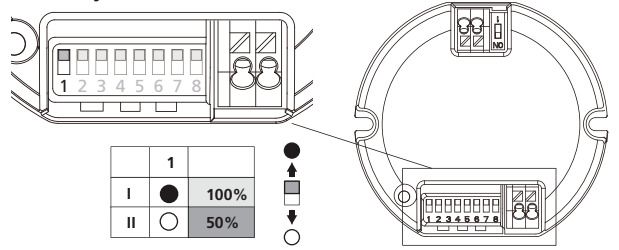

**1a** Sensitivity

**1b** Sensitivity

**2a** Hold time

**2b** Hold time

**3a** Stand-by time

**3b** Stand-by time

**4a** Stand-by dimming level

**4b** Stand-by dimming level

**5a** Daylight sensor

**5b** Daylight sensor

**6** Output current

**!** Detection range - vertical

Detection range - horizontal