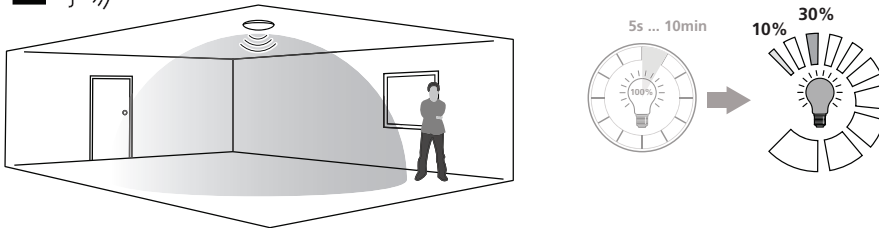

**1a** Sensitivity

**1b** Sensitivity

**2a** Hold time

**2b** Hold time

**3a** Stand-by time

**3b** Stand-by time

**4a** Stand-by dimming level

**4b** Stand-by dimming level

**5a** Daylight sensor

**5b** Daylight sensor

**6** Output current

**!** Detection range - vertical

Detection range - horizontal