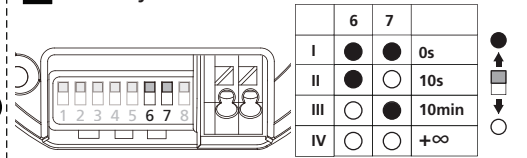

**1a** Sensitivity

**1b** Sensitivity

**2a** Hold time

**2b** Hold time

**3a** Stand-by time

**3b** Stand-by time

**4a** Stand-by dimming level

**4b** Stand-by dimming level

**5a** Daylight sensor

**5b** Daylight sensor

**6** Output current

**!** Detection range - vertical

Detection range - horizontal