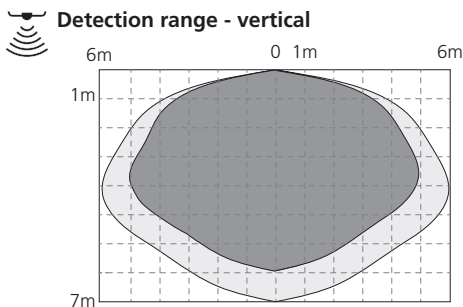

**5a** Daylight sensor

**5b** Daylight sensor

**6** Output current

**!** Detection range - vertical

Detection range - horizontal