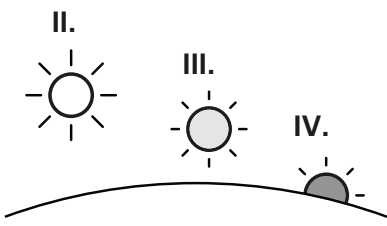

**1a** Sensitivity

**1b** Sensitivity

**2a** Hold time

**2b** Hold time

**3a** Stand-by time

**3b** Stand-by time

**4a** Stand-by dimming level

**4b** Stand-by dimming level

**5a** Daylight sensor

**5b** Daylight sensor

**6** Output current

**!** Detection range - vertical

Detection range - horizontal