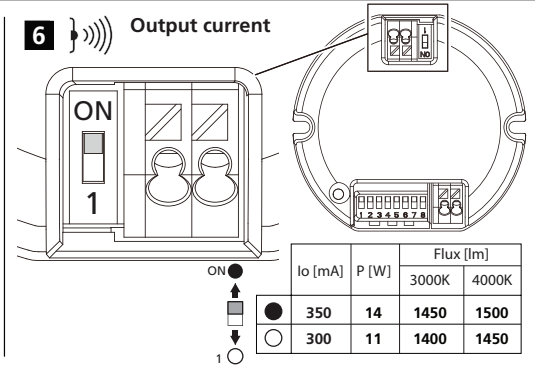

**1a** Sensitivity

**1b** Sensitivity

**2a** Hold time

**2b** Hold time

**3a** Stand-by time

**3b** Stand-by time

**4a** Stand-by dimming level

**4b** Stand-by dimming level

**5a** Daylight sensor

**5b** Daylight sensor

**6** Output current

**!** Detection range - vertical

Detection range - horizontal