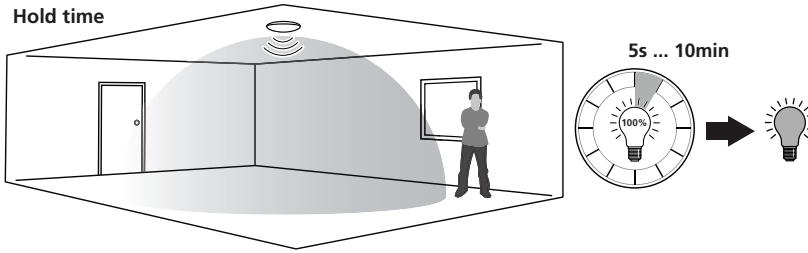

**1a** Sensitivity

**1b** Sensitivity

**2a** Hold time

**2b** Hold time

**3a** Stand-by time

**3b** Stand-by time

**4a** Stand-by dimming level

**4b** Stand-by dimming level

**5a** Daylight sensor

**5b** Daylight sensor

**6** Output current

**!** Detection range - vertical

Detection range - horizontal