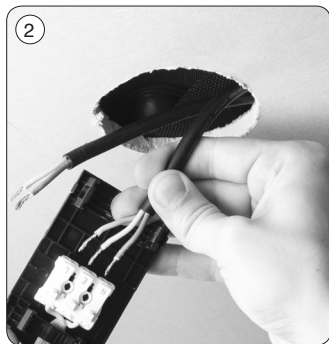

Luna Quick install

Monteringsvejledning / Monteringsanvisning / Montasjeanvisning / Installation instructions /
Installationsanleitung / Asennusohje

We refer to our website www.scan-products.com regarding: products, documentation, approvals, dimmer overview, etc.