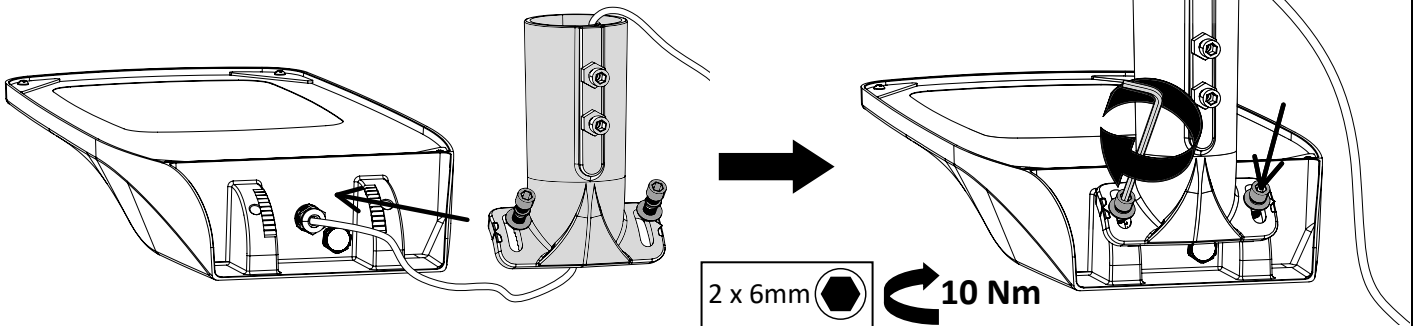

5.3B (II Class)

Standard driver

1. L - brown / rudas / brūns / pruun / braun / коричневый / brązowe / brun / ruskea
   N - blue / mėlynas / zils / sinine / blau / синий / niebieskie / blá / ininen

5.4

3 Nm

20mm

6

4x 0,5 Nm

7

7A

2 x 6mm 10 Nm

7B

2 x 6mm 10 Nm

8

2 x 13mm

2 x 6mm

12 Nm