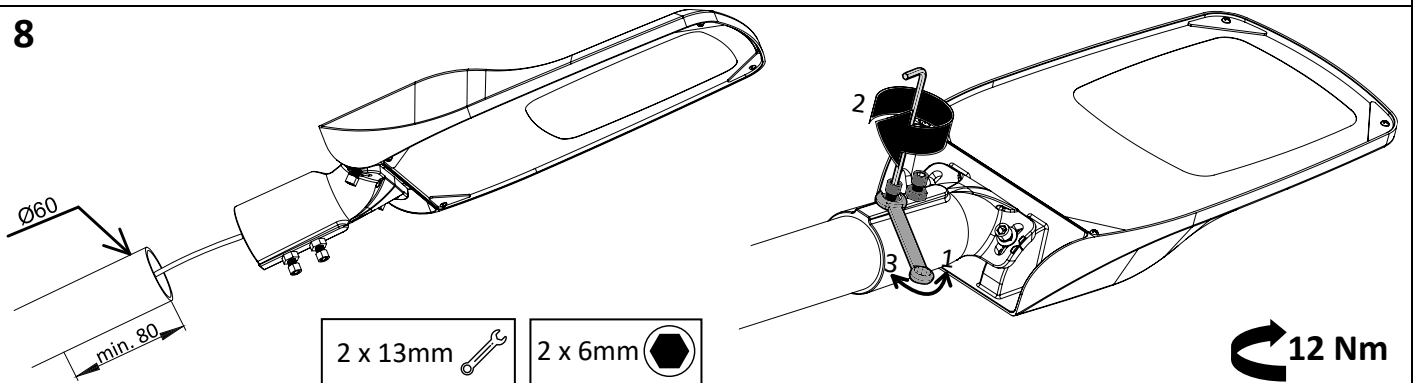

## 8

2 x 13mm

2 x 6mm

12 Nm

Model	L, mm	W, mm	H, mm
J484 –J495	559	216	93

IMPORTANT INFORMATION FOR CORRECT DISPOSAL OF THE PRODUCT IN ACCORDANCE WITH EC DIRECTIVE 2002/96/EC.

At the end of its working life, the product must not be disposed of as urban waste. It must be taken to a special local authority differentiated waste collection centre or to a dealer providing this service.